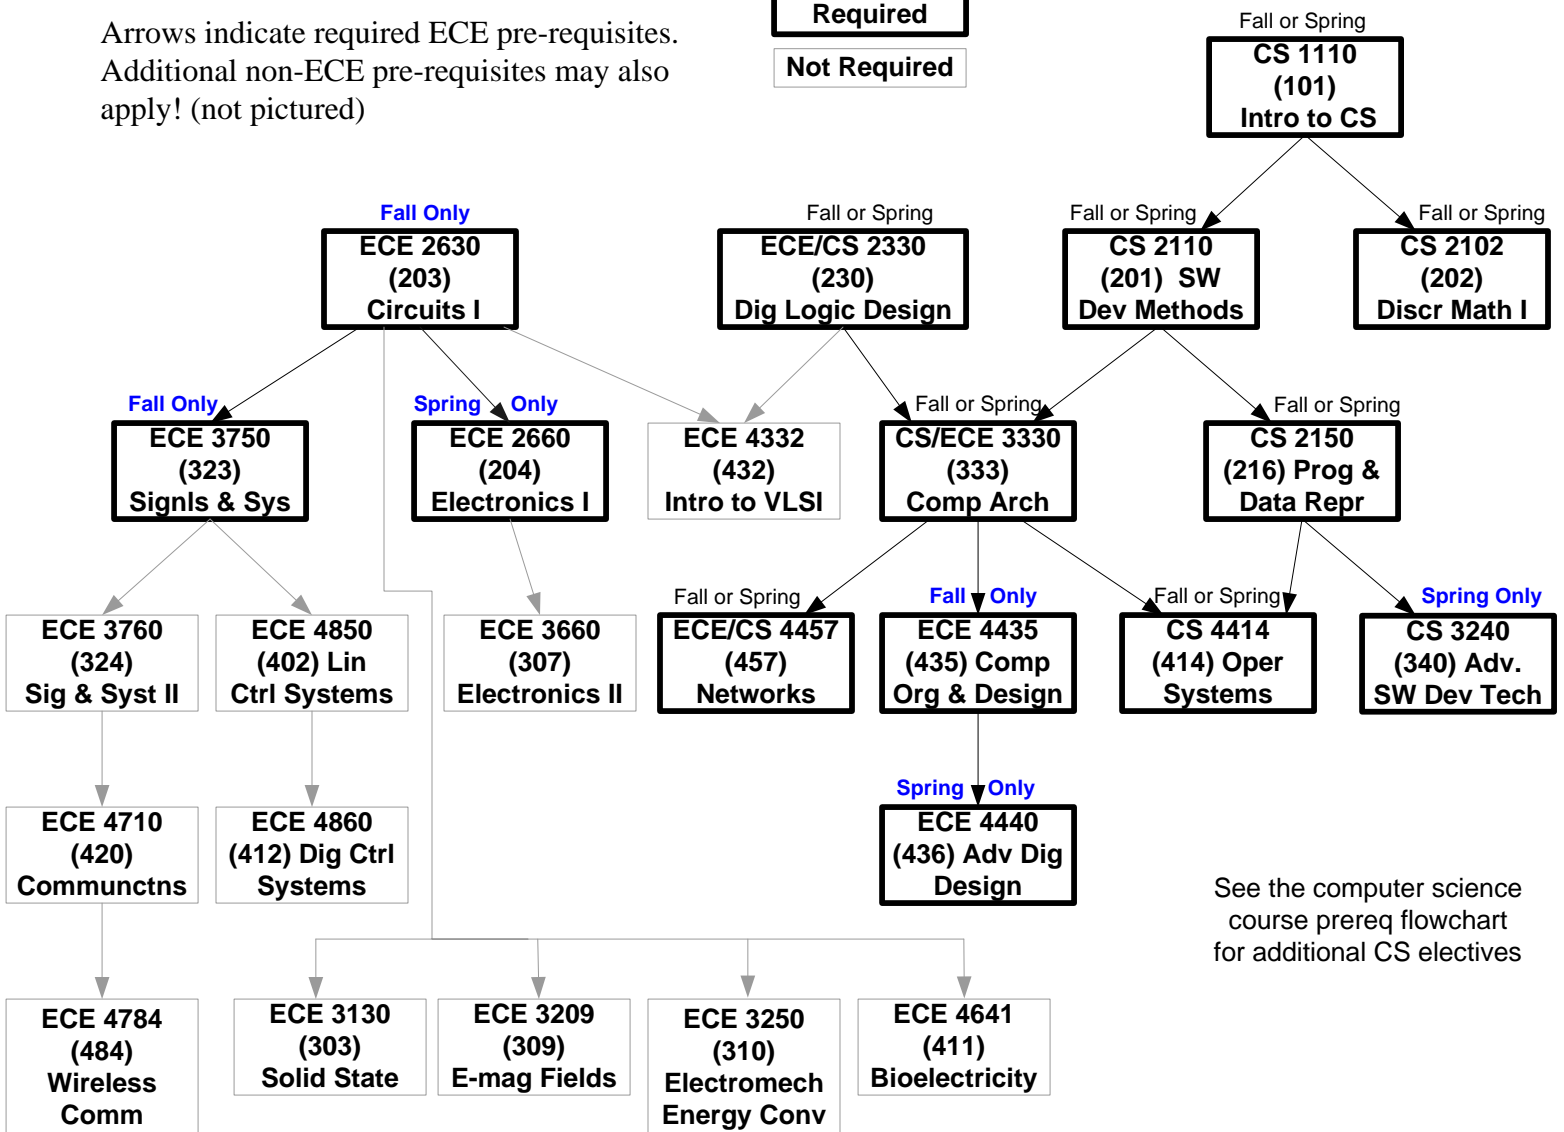

UVa BS-CpE Bachelor's Degree: Course Prerequisites

(Updated March 2009)

Arrows indicate required ECE pre-requisites.
 Additional non-ECE pre-requisites may also apply! (not pictured)

See the computer science course prereq flowchart for additional CS electives